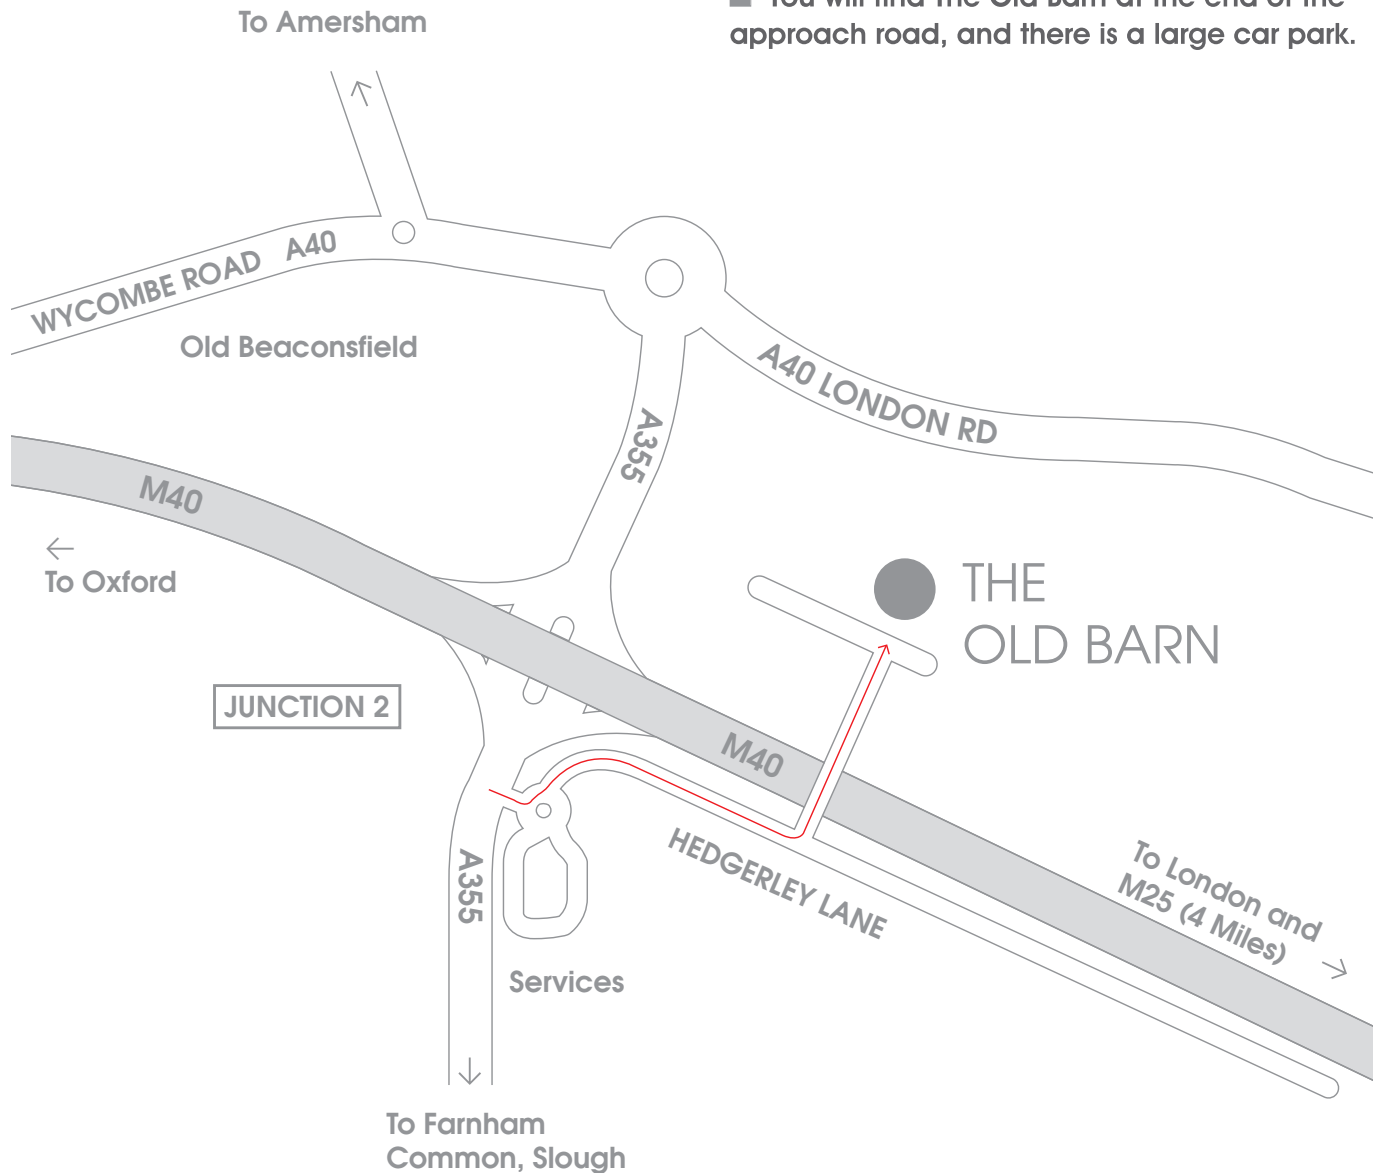

Directions

Using this map, we are easy to find from Junction 2 of the M40 – Ignore your Sat Nav, it will misdirect you!

■ Take the turning into the motorway services. At the roundabout turn left on to Hedgerley Lane.

■ After 0.6 mile, look for a gate on your left, leading to a private bridge over the motorway. This is the entrance to Hyde Farm.

■ You will find The Old Barn at the end of the approach road, and there is a large car park.